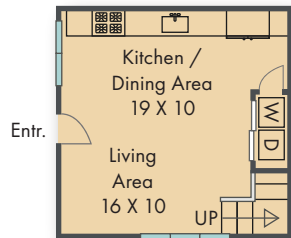

8109 WILLOW GLEN ROAD

LOS ANGELES, CALIFORNIA 90046

Second Level

Street Level

First Level

Rooftop Deck

*All sizes are estimates . While deemed reliable, all buyers should verify square footage. www.floorplandrawings.com (443) 621-3024